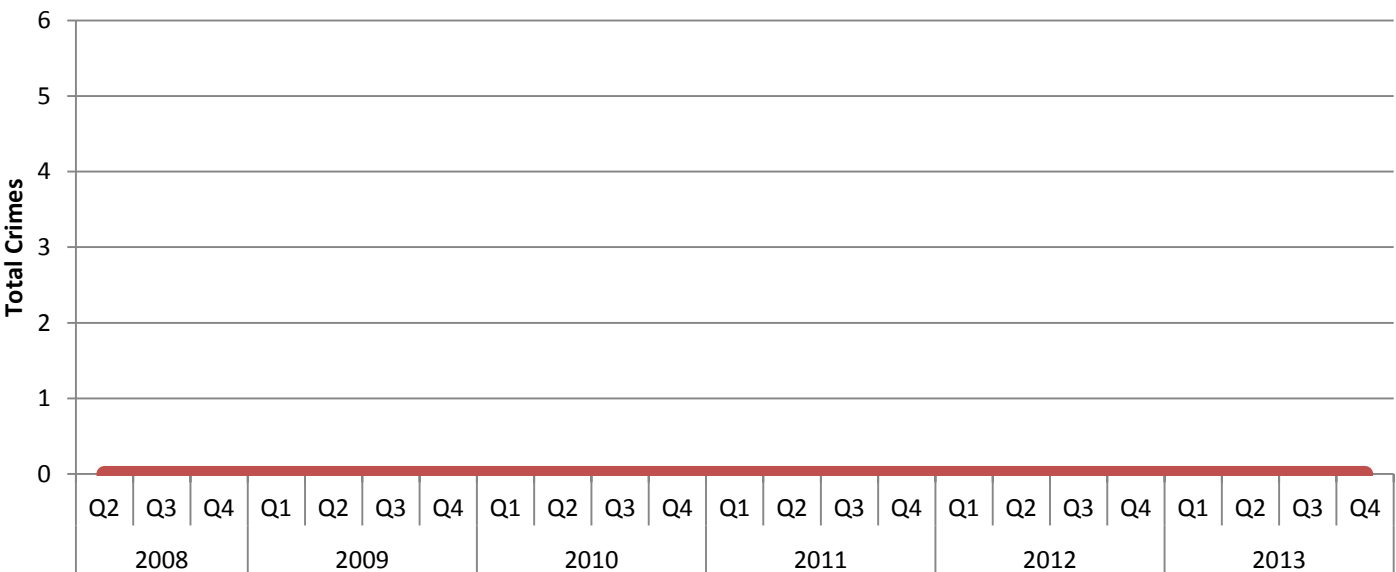

Blue Heron Park Quarterly Crimes

The NYPD has been tracking occurrences of the seven major felonies in Blue Heron Park since April 2008. The table above shows that no major felonies have been reported in Blue Heron Park since tracking began.